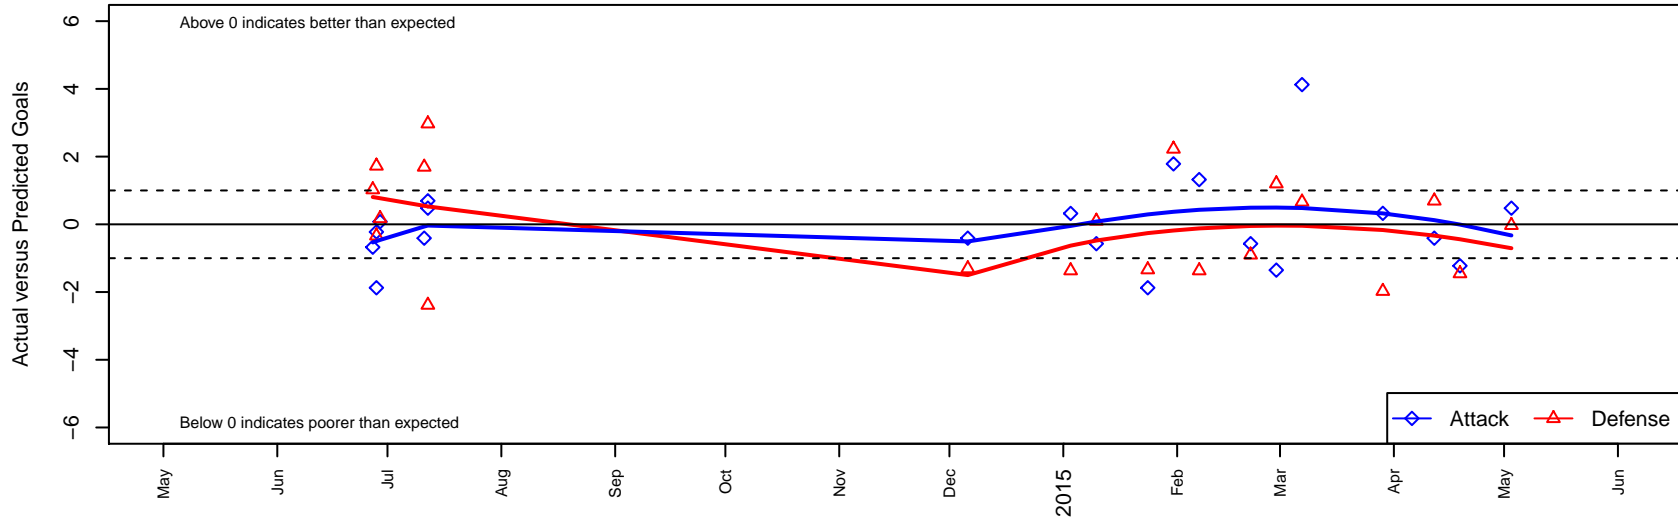

MIFC Fierce G99

Mercer Island FC
Mercer Island, WA
G99 total strength=1038
attack=3.76 defense=1.38
fall league = NPSL G15D1

alt names used:
146 MIFC Fierce '99
MIFC Fierce
MIFC Fierce 99 382/Magana

Venues played:
2014 Baker Blast COPA U15
2014 Seattle Cup GU15
2014 NPSL G15D1
2014 Founders Cup G99

MIFC Fierce G99
Dots are actual minus expected GF (blue circles) and GA (red triangles).
Blue line is smoothed change in attack strength. Red is smoothed change in defense strength.

**attack and defense variance (black dot)
relative to other teams
and top 10 in region**