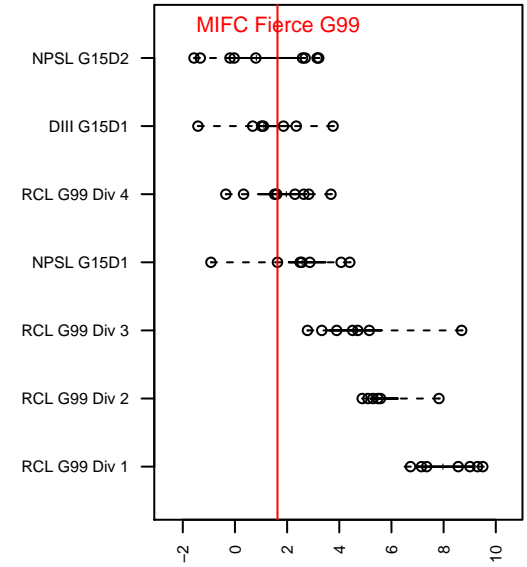

**attack and defense rating
relative to others at age
and all opponents in last 13 months**