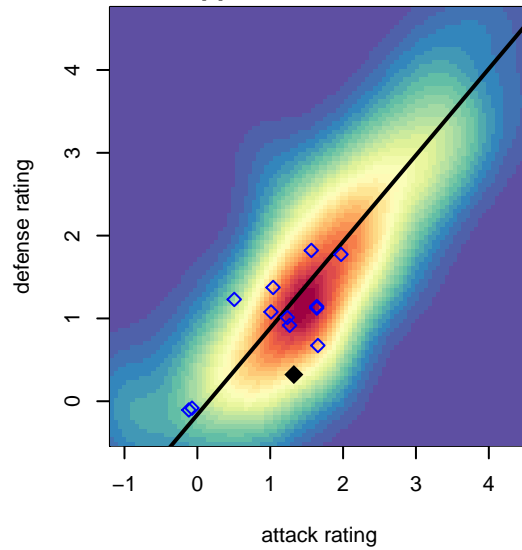

**attack and defense rating
relative to others at age
and all opponents in last 13 months**