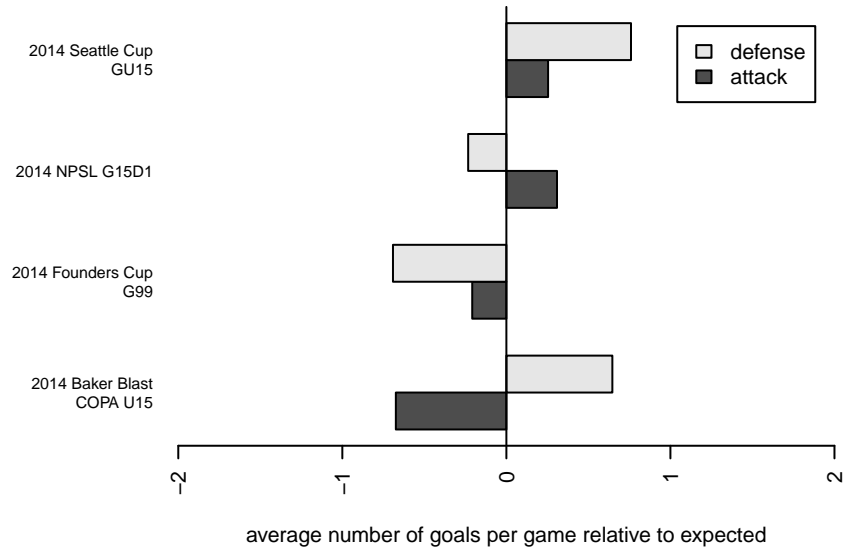

Performance relative to 13 month average